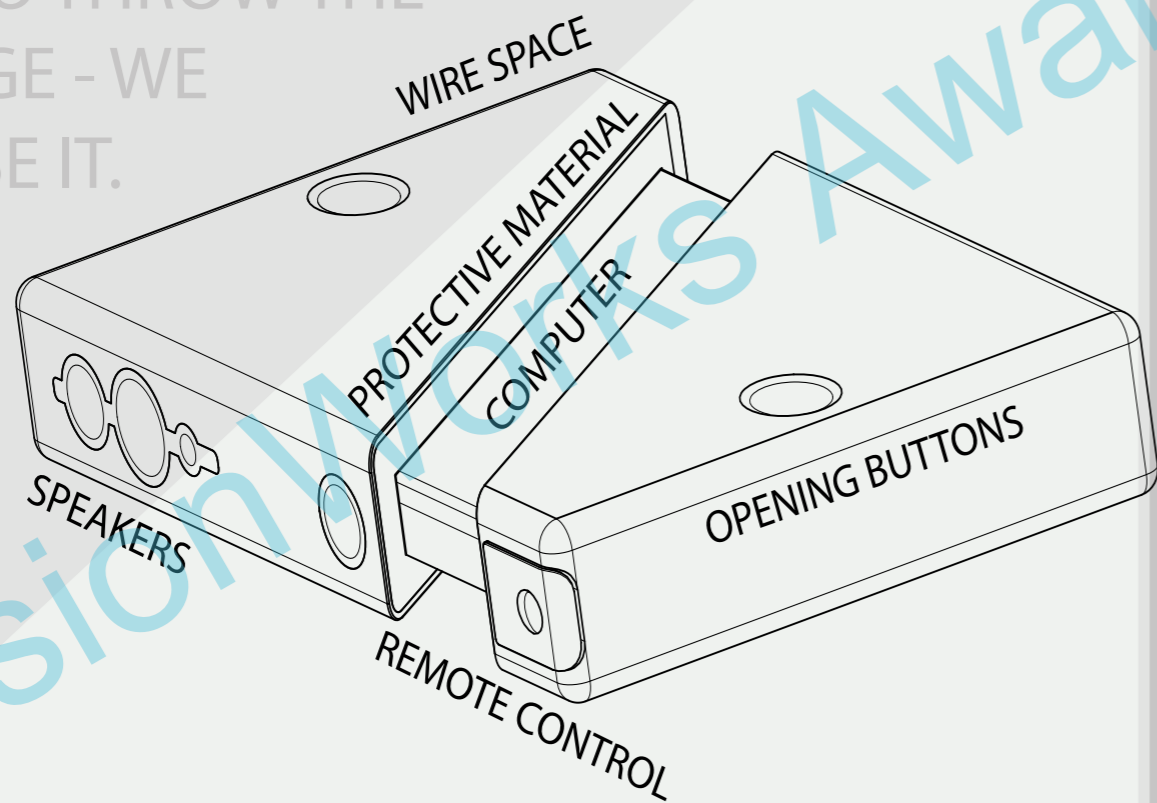

SMART SOLUTION FOR SMART PEOPLE

"BOOM-BOX" IS FIGHTING AGAINST THE WASTE OF CARDBOARD PACKAGES, WHY DO WE NEED TO THROW THE PACKAGE - WE CAN USE IT.

NO MORE WASTE OF PACKAGES

WITH THE ACTIVATION OF THE SPEAKERS, A RED SIGNAL WILL INDICATE THE STATUS OF THE PRODUCT.

REDISCOVERING THE VALUE OF PACKAGES

SOPHISTICATED BUT SIMPLE

LIGHT AND EASY

IN ORDER TO
OPEN THE PACKAGE,
YOU MUST PRESS THE OPENING
BUTTONS SIMULTANEOUSLY, AND
THE SPEAKERS ARE READY FOR WORK

YOUR NEW SMART PACKAGE FOR LAPTOP