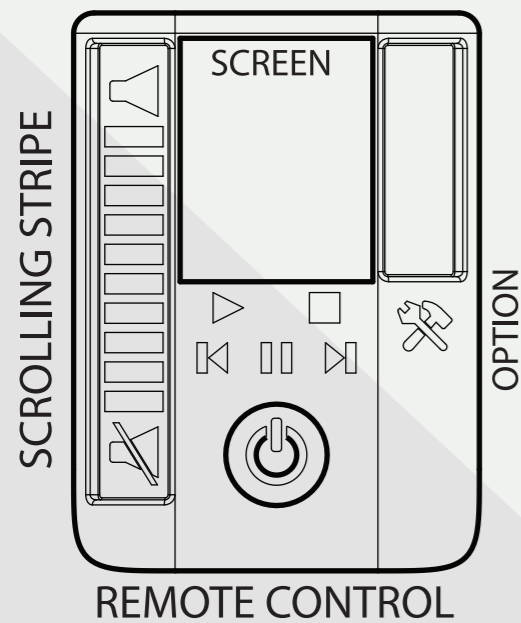

SMART SOLUTION FOR SMART PEOPLE

"BOOM-BOX" IS FIGHTING AGAINST THE WASTE OF CARDBOARD PACKAGES, WHY DO WE NEED TO THROW THE PACKAGE - WE CAN USE IT.

NO MORE WASTE OF PACKAGES

WITH THE ACTIVATION OF THE SPEAKERS, A RED SIGNAL WILL INDICATE THE STATUS OF THE PRODUCT.

REDISCOVERING THE VALUE OF PACKAGES

SOPHISTICATED BUT SIMPLE

LIGHT AND EASY

IN ORDER TO
OPEN THE PACKAGE,
YOU MUST PRESS THE OPENING
BUTTONS SIMULTANEOUSLY, AND
THE SPEAKERS ARE READY FOR WORK

YOUR NEW SMART PACKAGE FOR LAPTOP