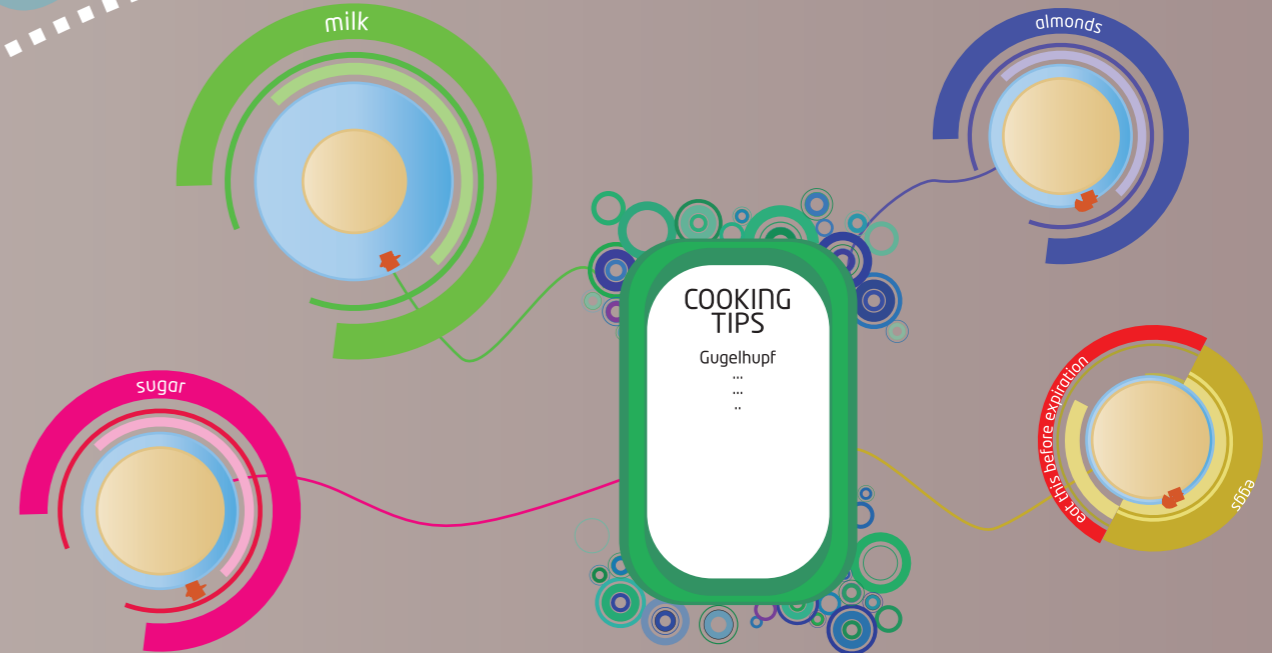

DragAndDrop

Using a tangible interface made by physical element the user can bring them from one to another are of pantry, generating an order of this product.

make an order:
put the jar near a shop-token
and automatically an order start to the selected shop
At supermarket a digital system take the order and the location for delivery.

the system gives you help in the kitchen keeping relation between foods and suggesting recipe based on a diet or on your previous choose

DragAndDrop

A domestic tangible interface (TUI), usable from all, for online ordering. Designed for handicapped or with difficulty in movement, but usefull also for all to reduce urban traffic and save time.

A screen displays all information about product, relation between them and allow to manage them.