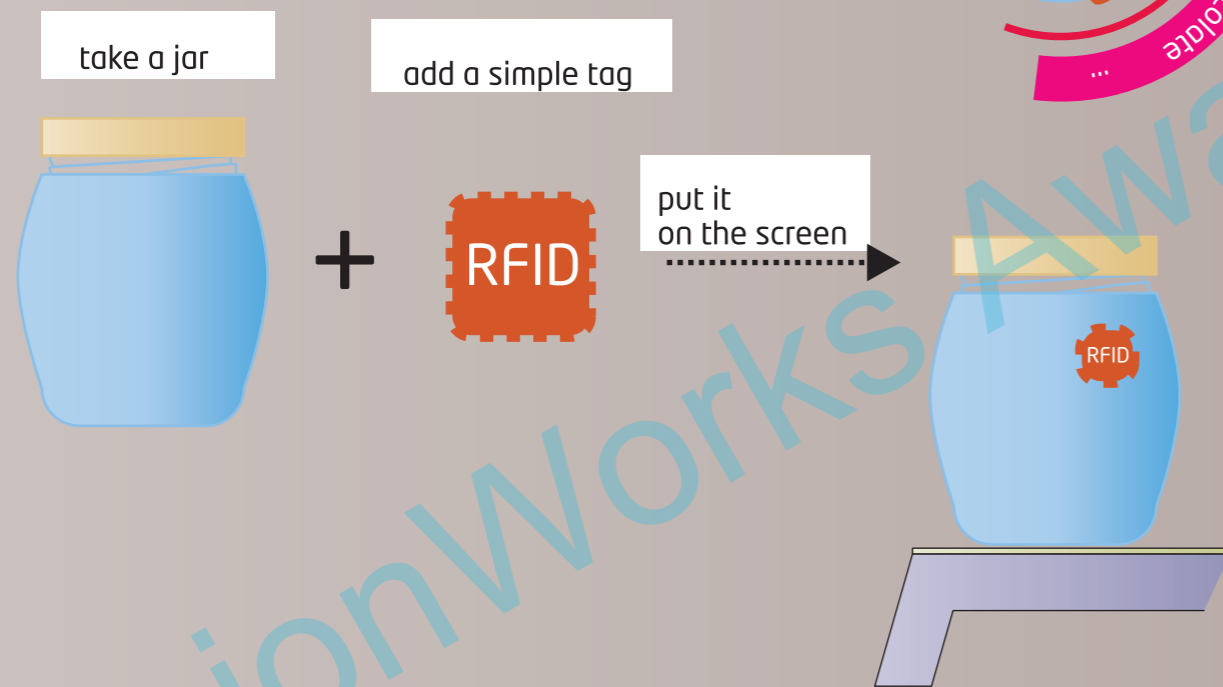

DragAndDrop

Using a tangible interface made by physical element the user can bring them from one to another are of pantry, generating an order of this product.

make an order:
put the jar near a shop-token
and automatically an order start to the selected shop
At supermarket a digital system take the order and the location for delivery.

the system gives you help in the kitchen keeping relation between foods and suggesting recipe based on a diet or on your previous choose

DragAndDrop

A domestic tangible interface (TUI), usable from all, for online ordering. Designed for handicapped or with difficulty in movement, but usefull also for all to reduce urban traffic and save time.

A screen displays all information about product, relation between them and allow to manage them.