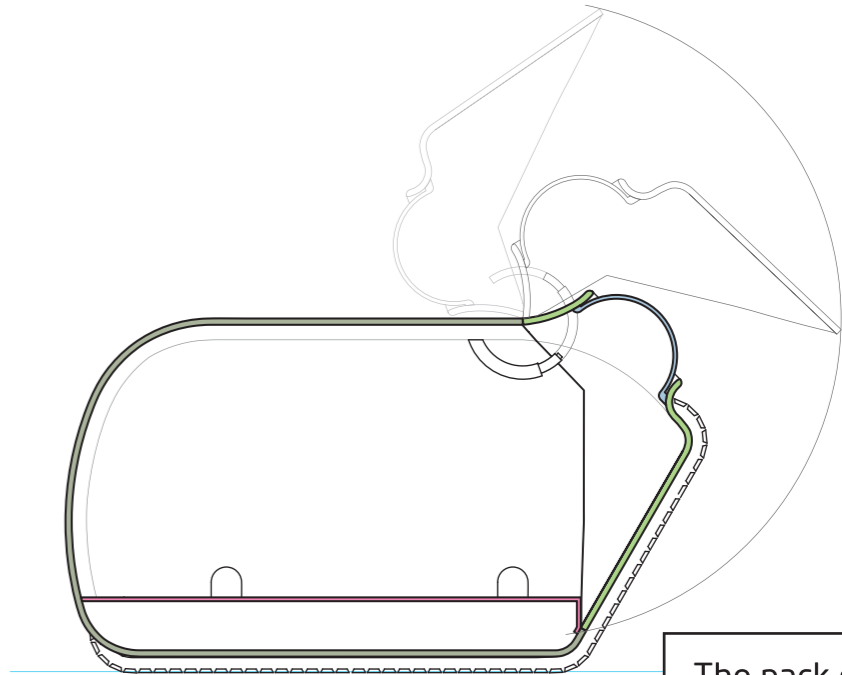

# Gecko

When the user is recognized by id-card, the robot release the pack.

We can control it with bluetooth connection and the robot can receive all information about delivery, route, identity of addressee.

The pack can be inserted inside the robot.