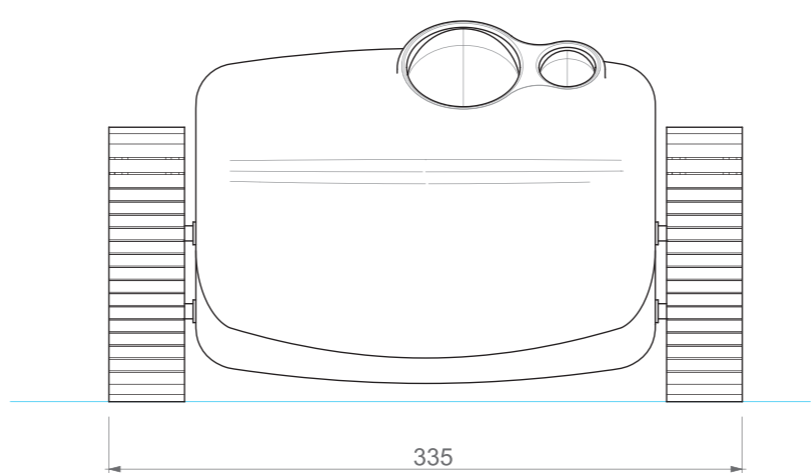

# Gecko

When the user is recognized by id-card, the robot release the pack.

We can control it with bluetooth connection and the robot can receive all information about delivery, route, identity of addressee.