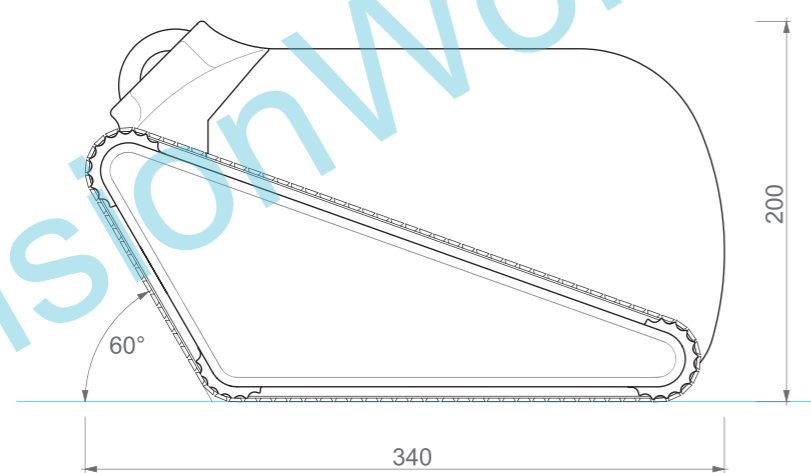

# Gecko

When the user is recognized by id-card, the robot release the pack.

We can control it with bluetooth connection and the robot can receive all information about delivery, route, identity of addressee.