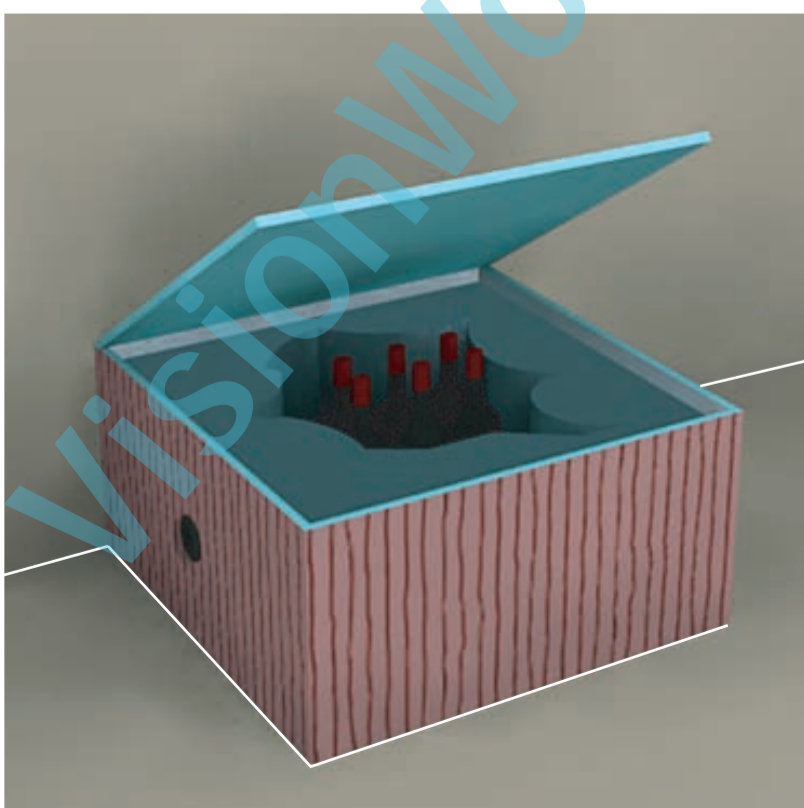

- insert sender and addressee
- put the object into the hall and then scanner analyzes the shape
- choose your favourite box
- choose your favourite texture
- follow the indication to fold the box and then pump it
- send your personal box

Don't worry your object is protected by the air!!

BiodegradableMaterial

- PrintYourPack is a machine that prints a costumed package with only one biodegradable material.
- PYP works in easy way:
 - the biodegradable roll (composed from 2 different layers, first that is blended on itself and the second that is semi-rigid) is loaded into the printer
 - then it 's cutted by the laser following the computer indication.

The encumbrance of PYP
132 x 88 x 170 cm

Internal Structure

Box made by PYP

The power of PYP is that everyone can choose his favourite box.

Later the box can be reused to send something else or it can be recycle : the box as a new box and the inside layer as a biodegradable bag.