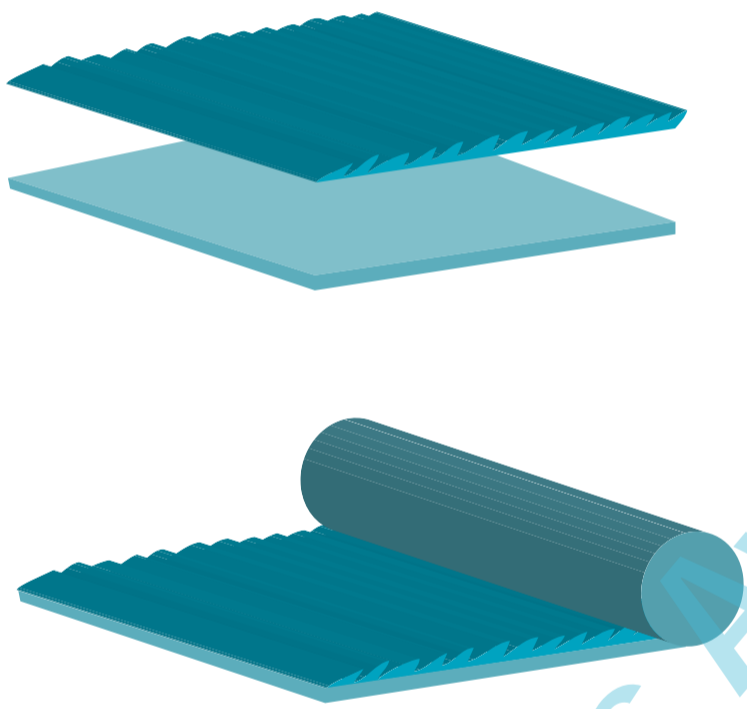

PrintYourPack

02 IntelligentPackaging

you've got an object

use PrintYourPack

you've got your box

PrintYourPack 01 IntelligentPackaging

External Shape

PYP is design for YOU :

- insert sender and addressee
- put the object into the hall and then scanner analyzes the shape
- choose your favourite box
- choose your favourite texture
- follow the indication to fold the box and then pump it
- send your personal box

Don't worry your object is protected by the air!!

BiodegradableMaterial

- PrintYourPack is a machine that prints a costumed package with only one biodegradable material.
- PYP works in easy way:
 - the biodegradable roll (composed from 2 different layers, first that is blended on itself and the second that is semi-rigid) is loaded into the printer
 - then it 's cutted by the laser following the computer indication.

The encumbrance of PYP
132 x 88 x 170 cm

Internal Structure

Box made by PYP

The power of PYP is that everyone can choose his favourite box.

Later the box can be reused to send something else or it can be recycle : the box as a new box and the inside layer as a biodegradable bag.