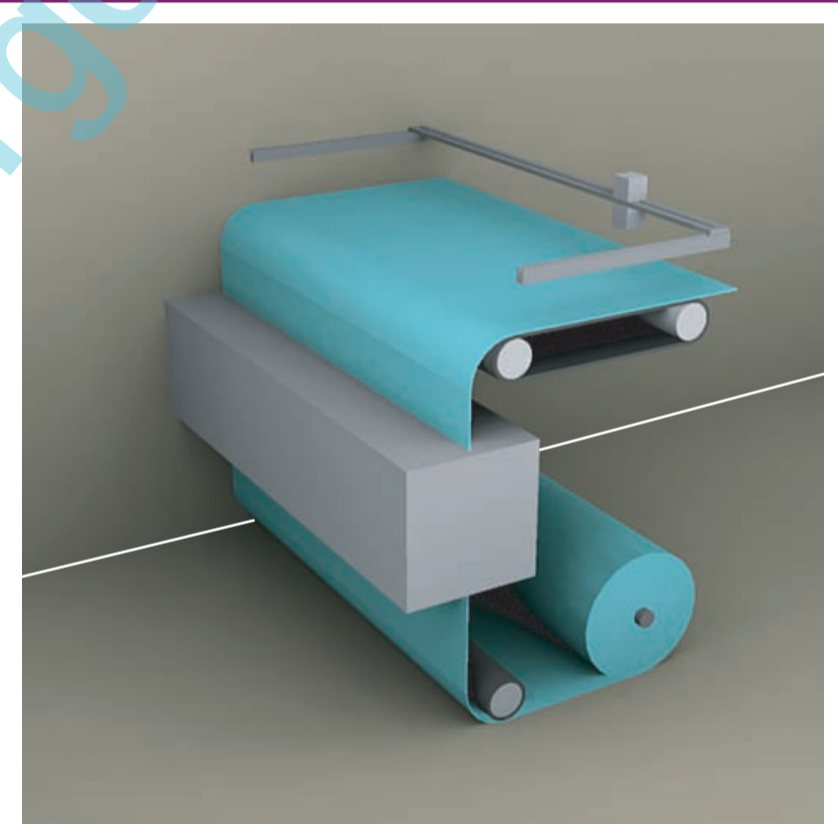

- insert sender and addressee
- put the object into the hall and then scanner analyzes the shape
- choose your favourite box
- choose your favourite texture
- follow the indication to fold the box and then pump it
- send your personal box

Don't worry your object is protected by the air!!

BiodegradableMaterial

- PrintYourPack is a machine that prints a costumed package with only one biodegradable material.
- PYP works in easy way:
 - the biodegradable roll (composed from 2 different layers, first that is blended on itself and the second that is semi-rigid) is loaded into the printer
 - then it 's cutted by the laser following the computer indication.

The encumbrance of PYP
132 x 88 x 170 cm

Internal Structure

Box made by PYP

The power of PYP is that everyone can choose his favourite box.

Later the box can be reused to send something else or it can be recycle : the box as a new box and the inside layer as a biodegradable bag.