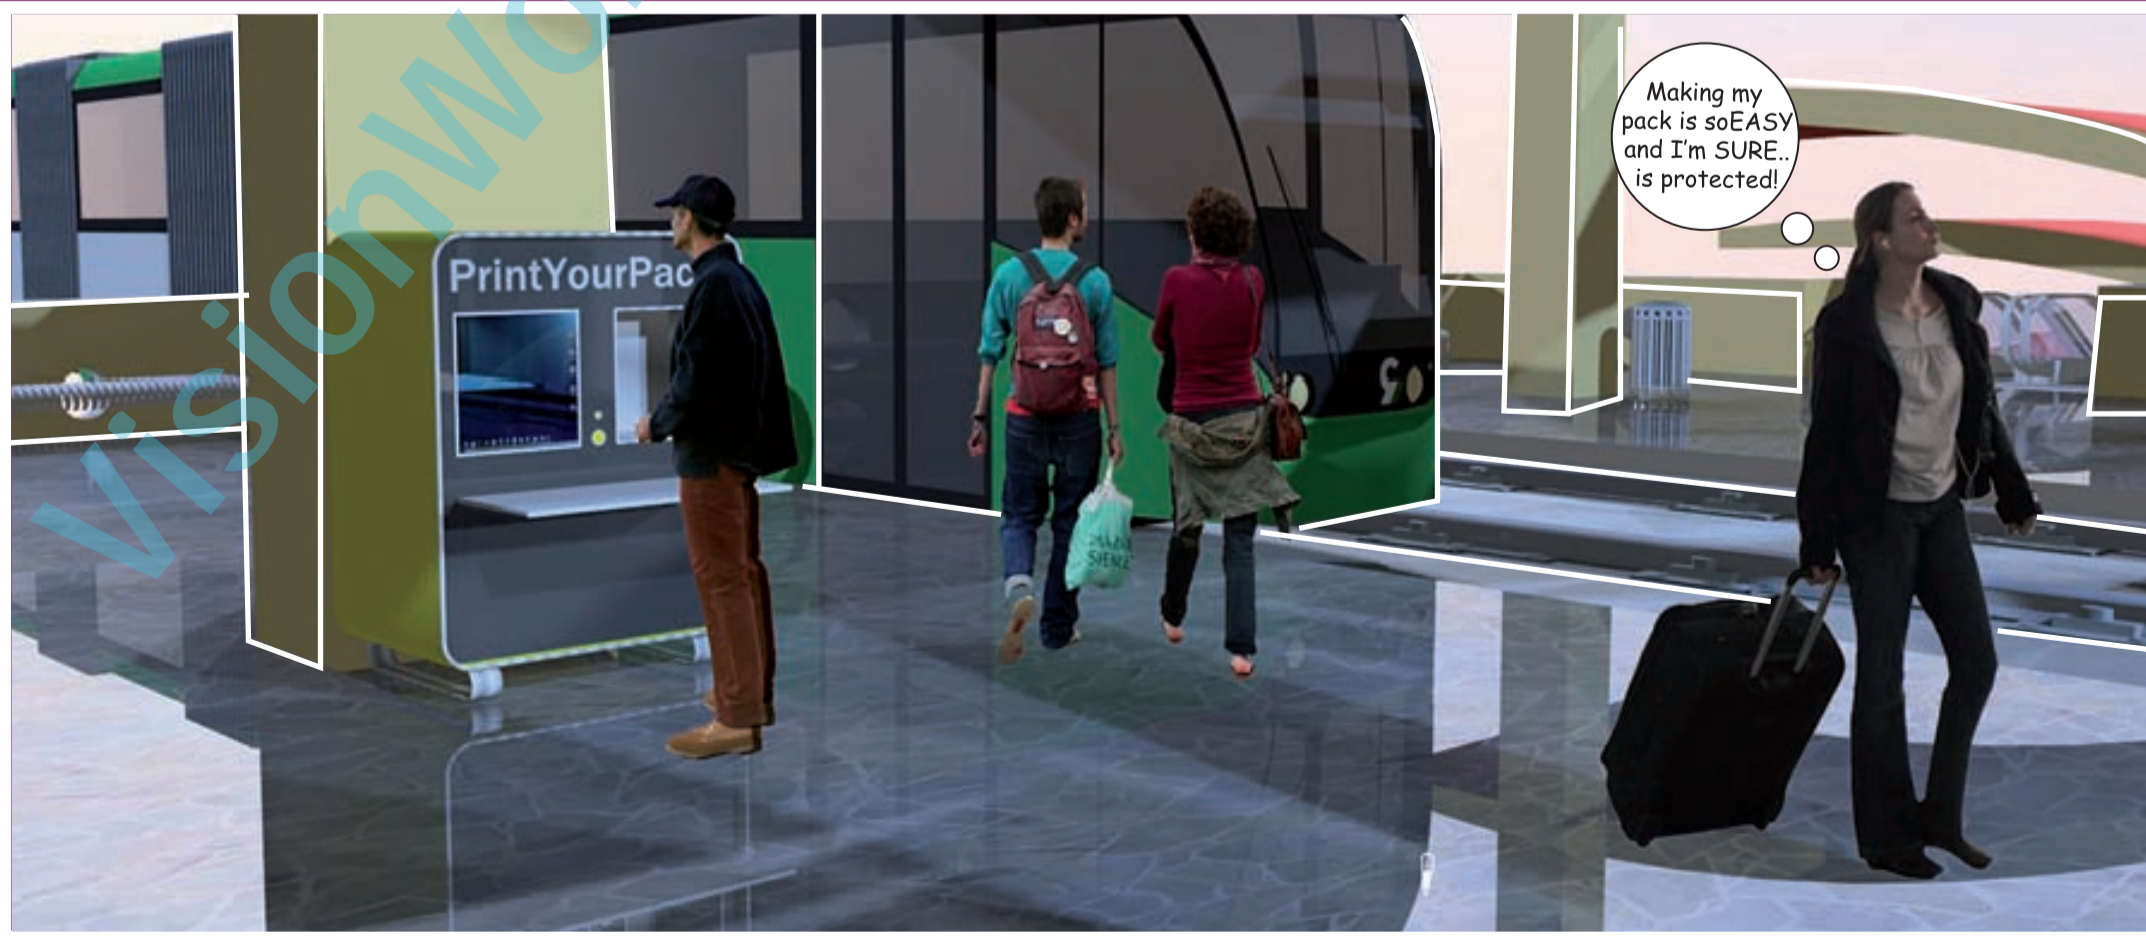

you've got your box