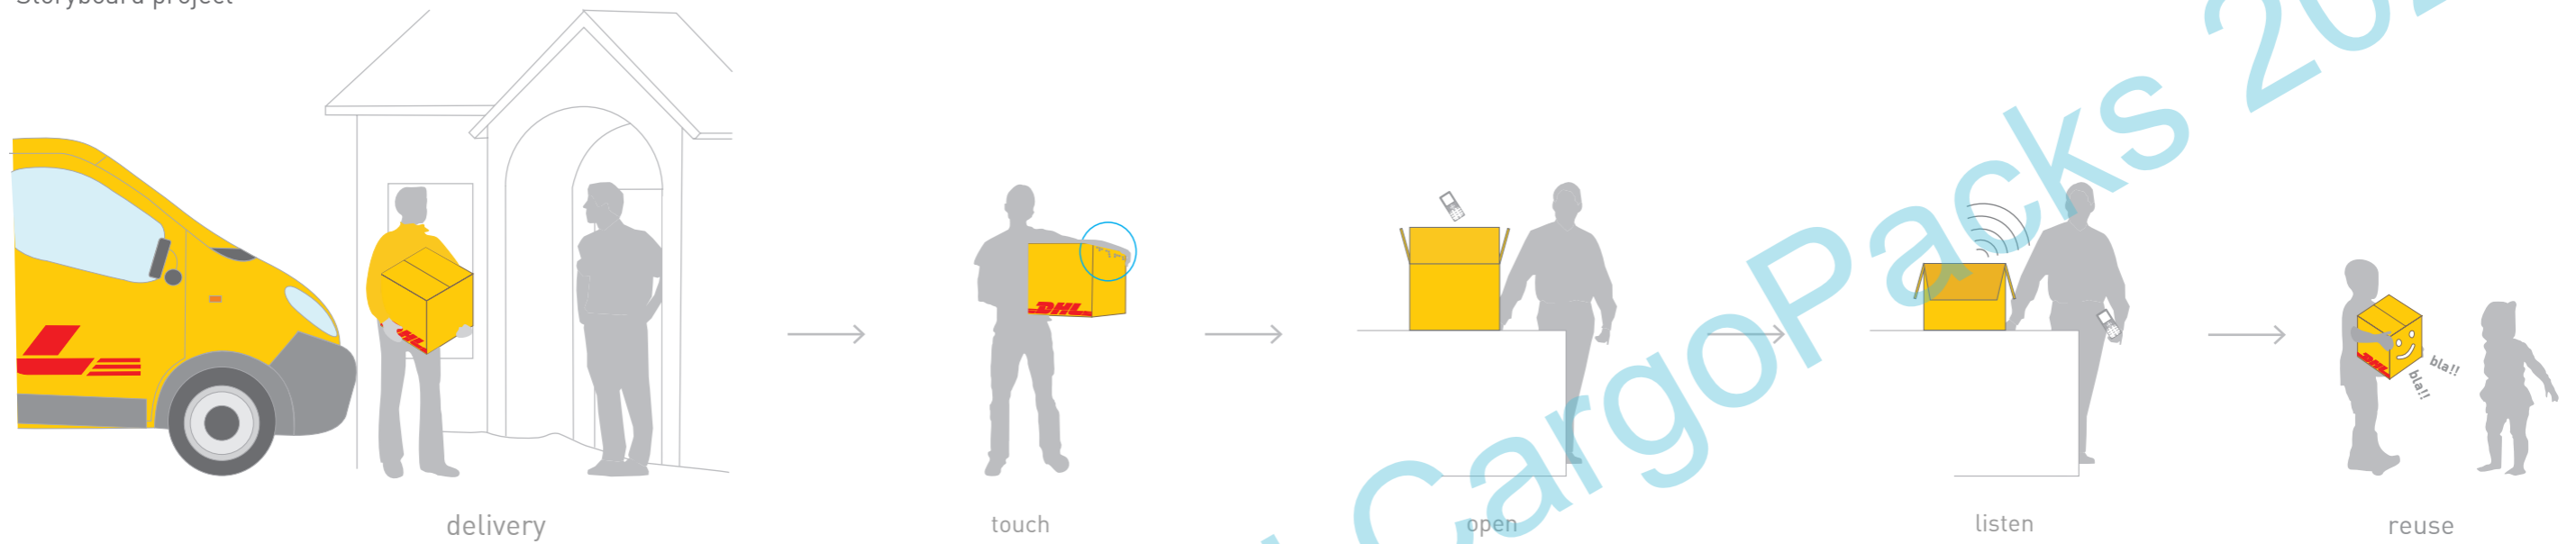

open the pack touch and  
the lateral wall inside

the speaker is put inside the transparent bag of pack wall and the label is attach to the wing of box

speaker off ●

the movement of the wing box activate the speaker... then the person can stop the sound with a little button

## Inspiration

**Talktome** is an intelligent packaging for blind and elderly people with a simple speaker that explain the instructions of the object that the box have inside. The project born from the important problem of products that have the alphabet for blind are uncommonly. All the factory could be offered a recorder instructions of the products...

When the pack arrive to the addressee the braille alphabet, outside the box, explain how to use the speaker and then when the box open the speaker start automatically. The person can stop the instructions with a button. The pack will be reuse then also from babies like a toy.

the Braille alphabet it possible to find in the six standard packaging of express service

- Small 30x23,5x3 cm
- Medium 34x24,6x6,5 cm
- Large 34,5x31x14 cm
- Extra Large 33,8x39,8x24,6 cm
- Extra Extra Large 49x43,9x32 cm