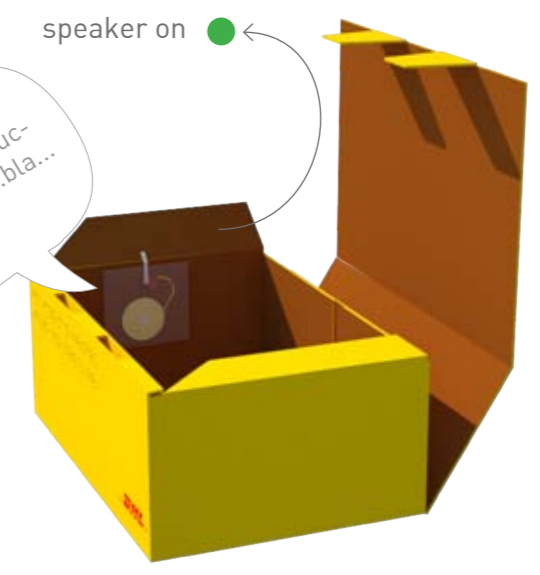

VisionWorks Award CargoPacks 2020