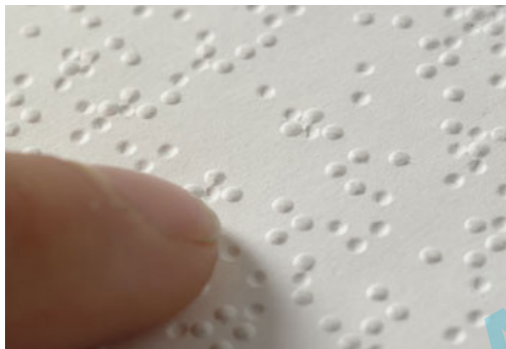

Inspiration

Talktome is an intelligent packaging for blind and elderly people with a simple speaker that explain the instructions of the object that the box have inside. The project born from the important problem of products that have the alphabet for blind are uncommonly. All the factory could be offered a recorder instructions of the products...

When the pack arrive to the addressee the braille alphabet, outside the box, explain how to use the speaker and then when the box open the speaker start automatically. The person can stop the instructions with a button. The pack will be reuse then also from babies like a toy.