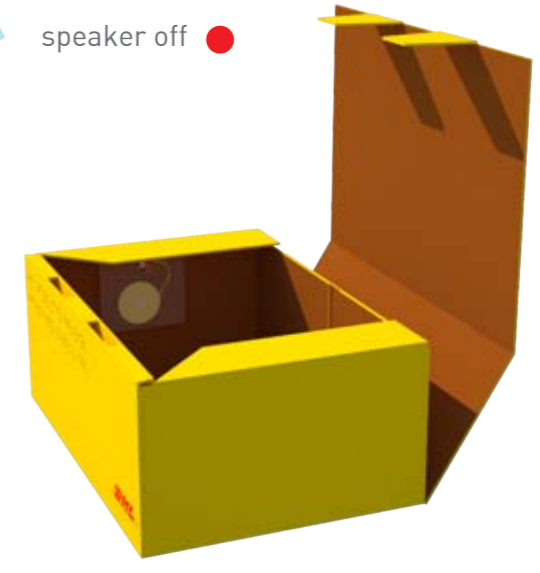

open the pack touch and  
the lateral wall inside

the speaker is put inside the transparent bag of pack wall and the label is attach to the wing of box

speaker off ●

the movement of the wing box activate the speaker... then the person can stop the sound with a little button

## Inspiration

**Talktome** is an intelligent packaging for blind and elderly people with a simple speaker that explain the instructions of the object that the box have inside. The project born from the important problem of products that have the alphabet for blind are uncommonly. All the factory could be offered a recorder instructions of the products...

When the pack arrive to the addressee the braille alphabet, outside the box, explain how to use the speaker and then when the box open the speaker start automatically. The person can stop the instructions with a button. The pack will be reuse then also from babies like a toy.

the Braille alphabet it possible to find in the six standard packaging of express service

- Small 30x23,5x3 cm
- Medium 34x24,6x6,5 cm
- Large 34,5x31x14 cm
- Extra Large 33,8x39,8x24,6 cm
- Extra Extra Large 49x43,9x32 cm